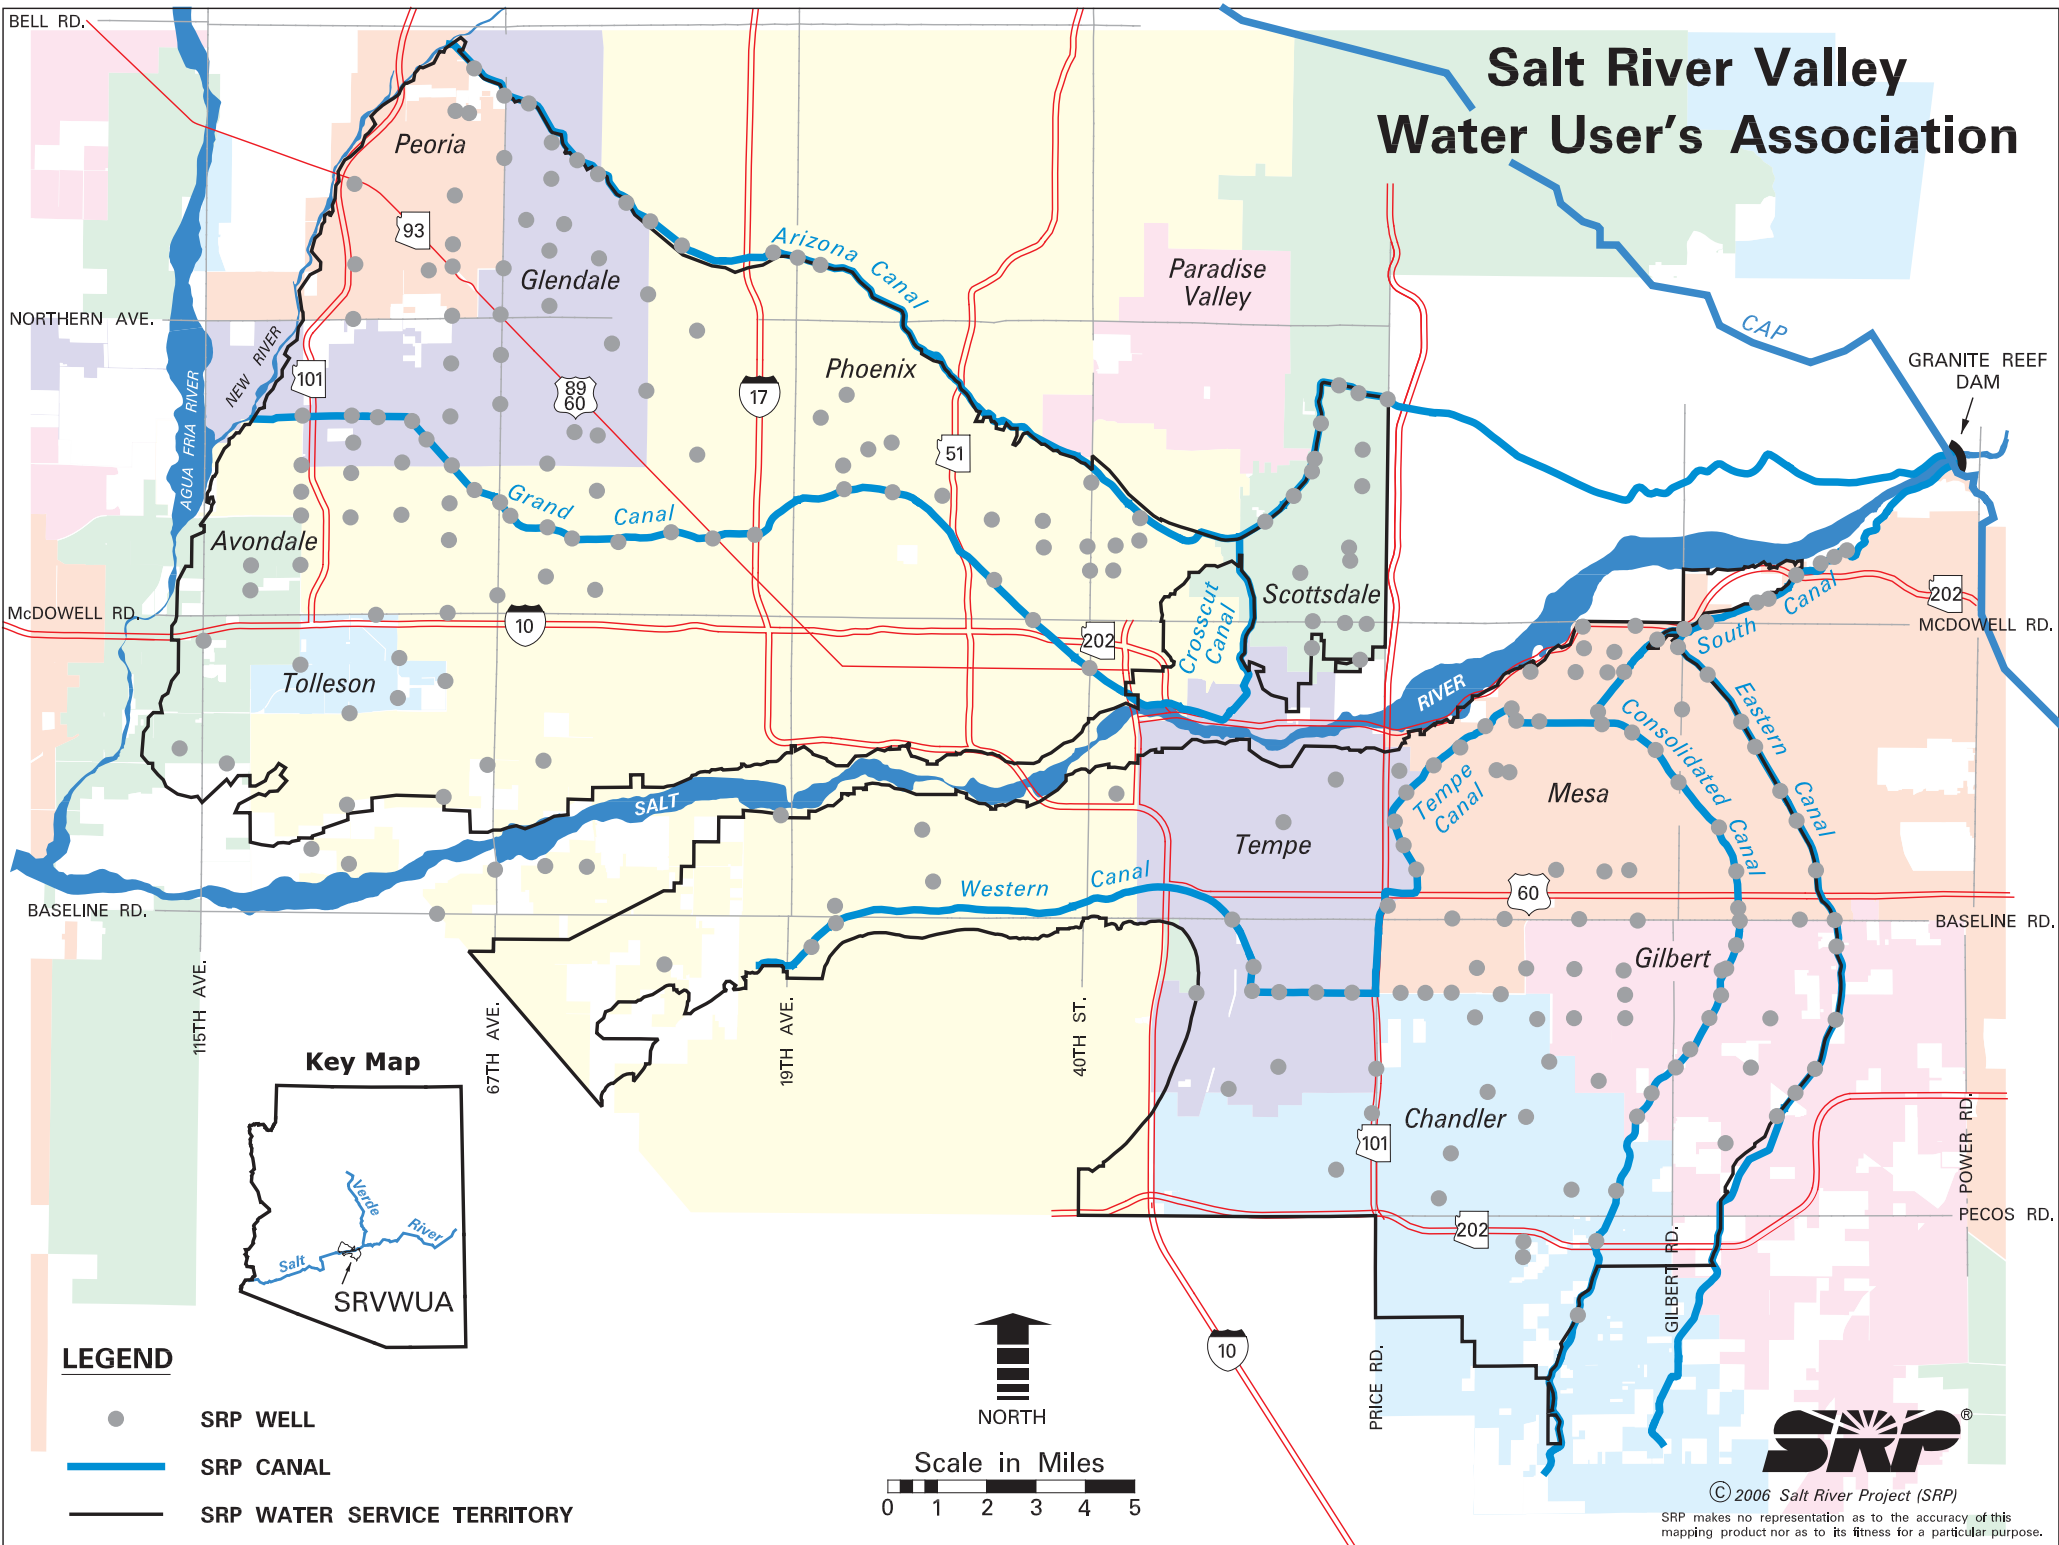

Salt River Valley Water User's Association

- LEGEND**
- SRP WELL
 - SRP CANAL
 - SRP WATER SERVICE TERRITORY

© 2006 Salt River Project (SRP)
 SRP makes no representation as to the accuracy of this mapping product nor as to its fitness for a particular purpose.