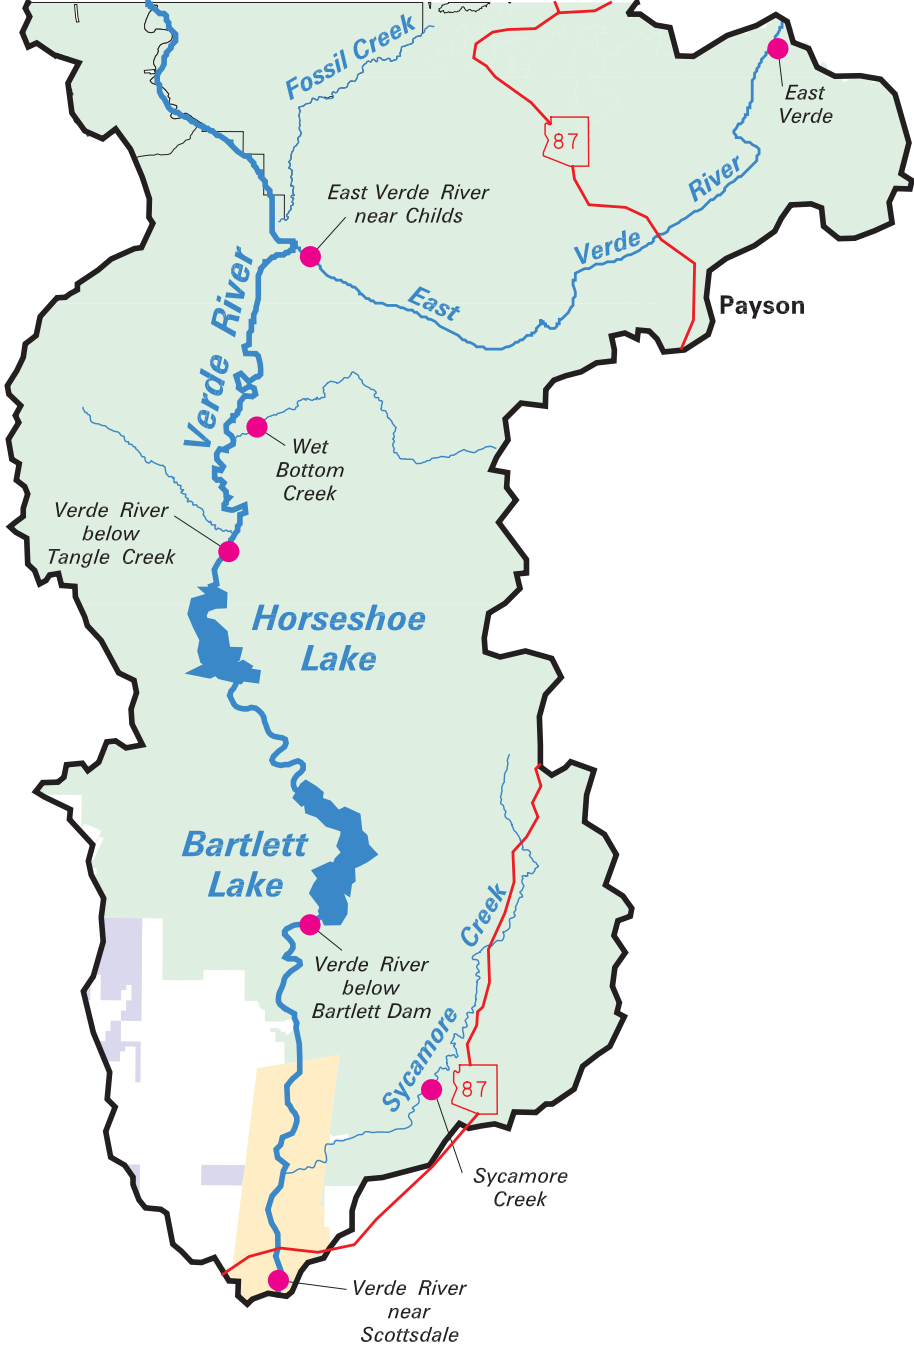

Lower Verde River Stream Gage Sites

- State Land
- Indian Reservation
- National Forest
- Other Federal Land
- Private

Ownership Data from Arizona State Land Dept.
(May, 2004)

Key Map