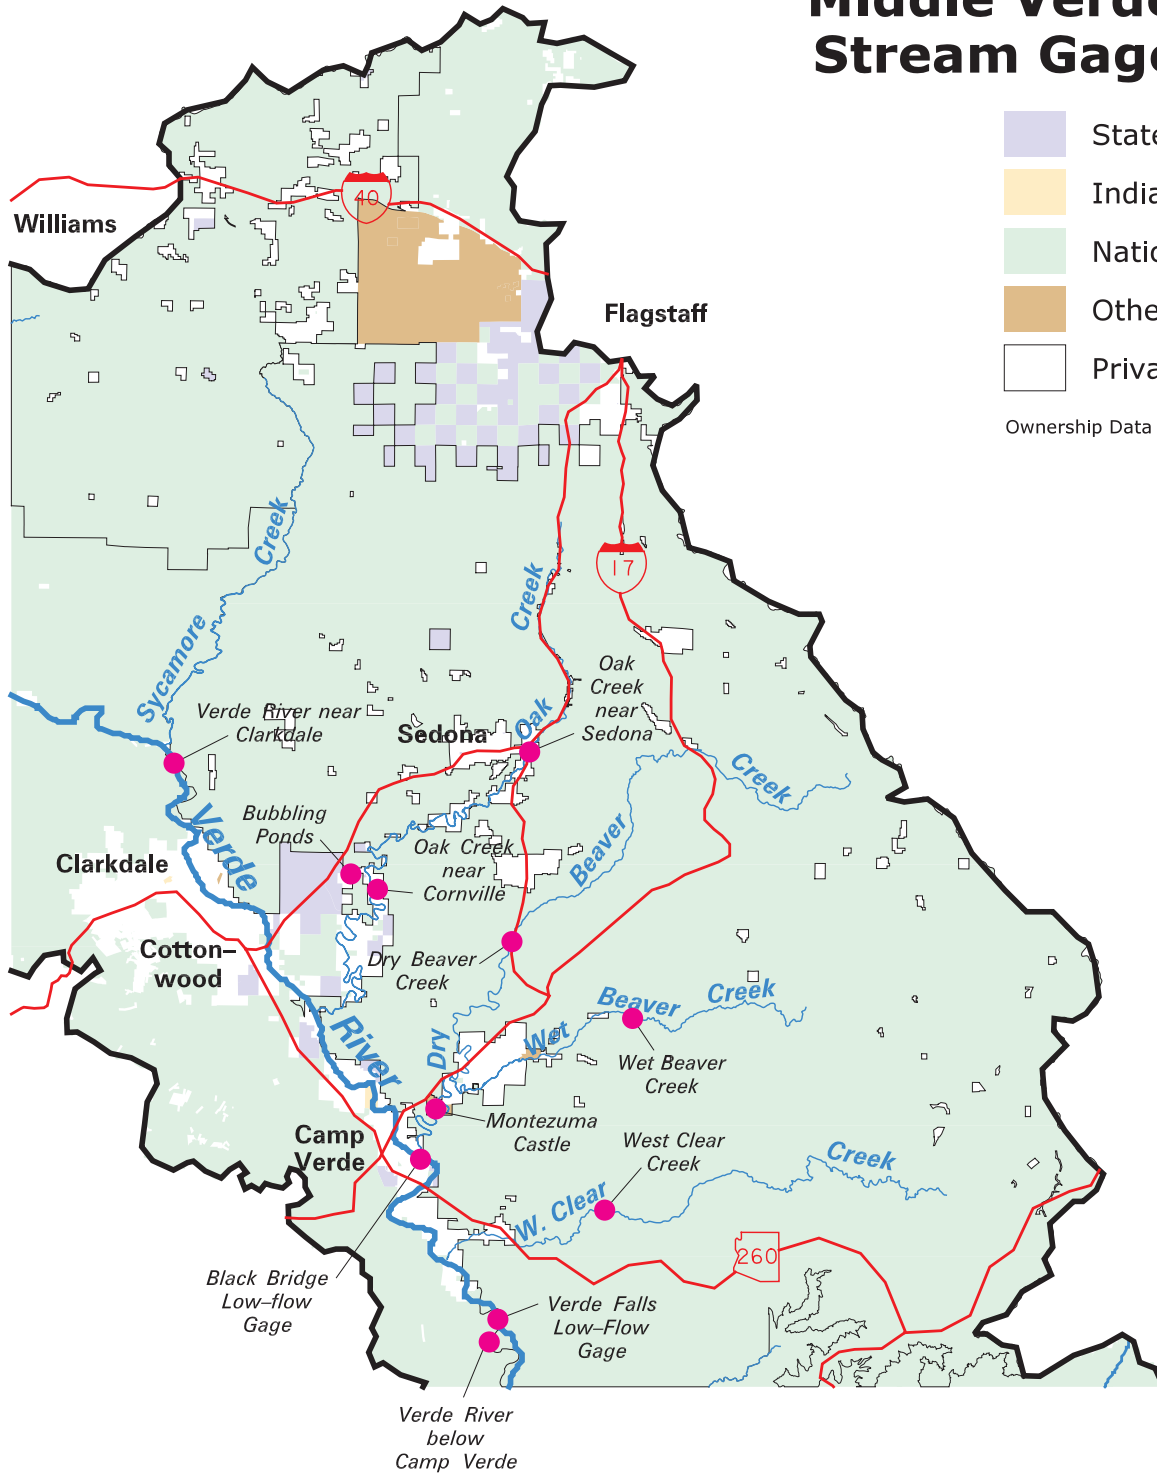

Middle Verde River Stream Gage Sites

- State Land
- Indian Reservation
- National Forest
- Other Federal Land
- Private

Ownership Data from Arizona State Land Dept.
(May, 2004)

Key Map