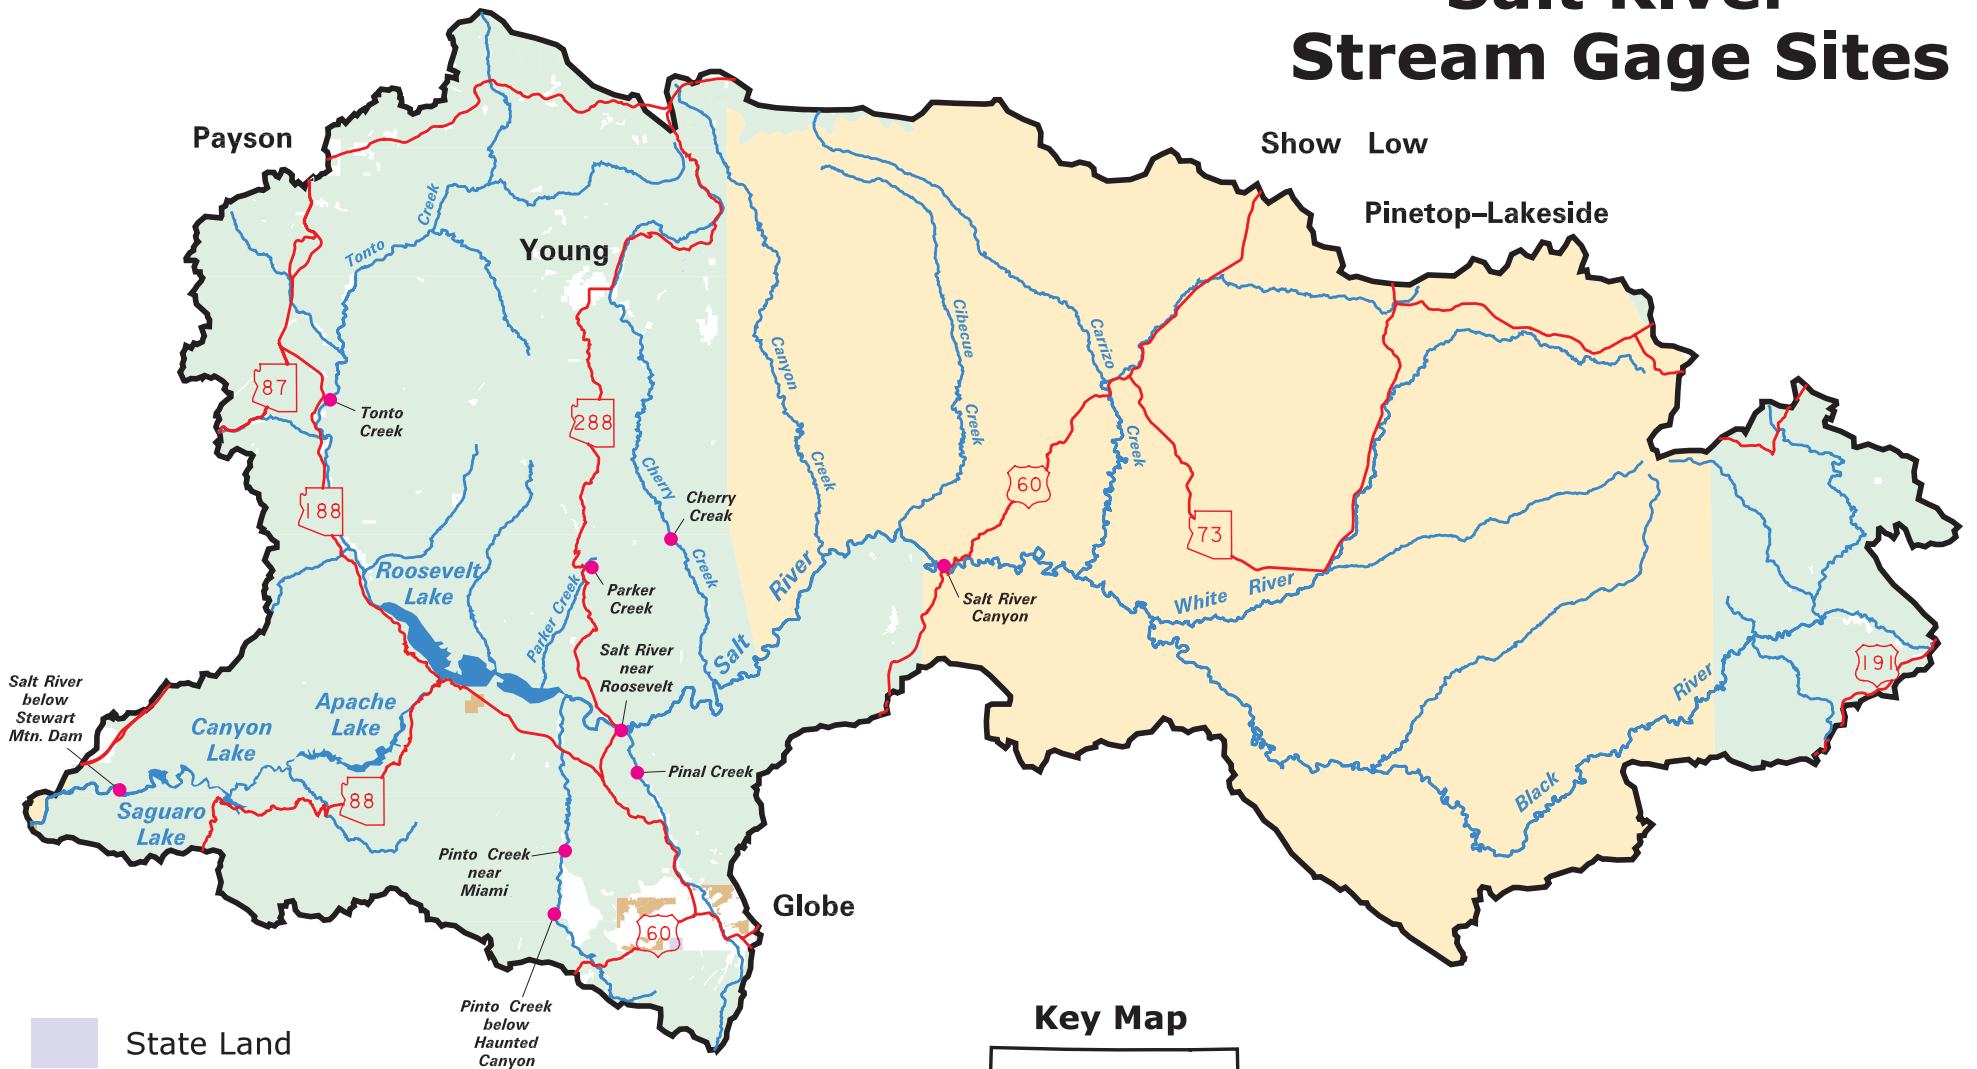

# Salt River Stream Gage Sites

- State Land
- Indian Reservation
- National Forest
- Other Federal Land
- Private

Ownership Data from Arizona State Land Dept.  
(May, 2004)

## Key Map