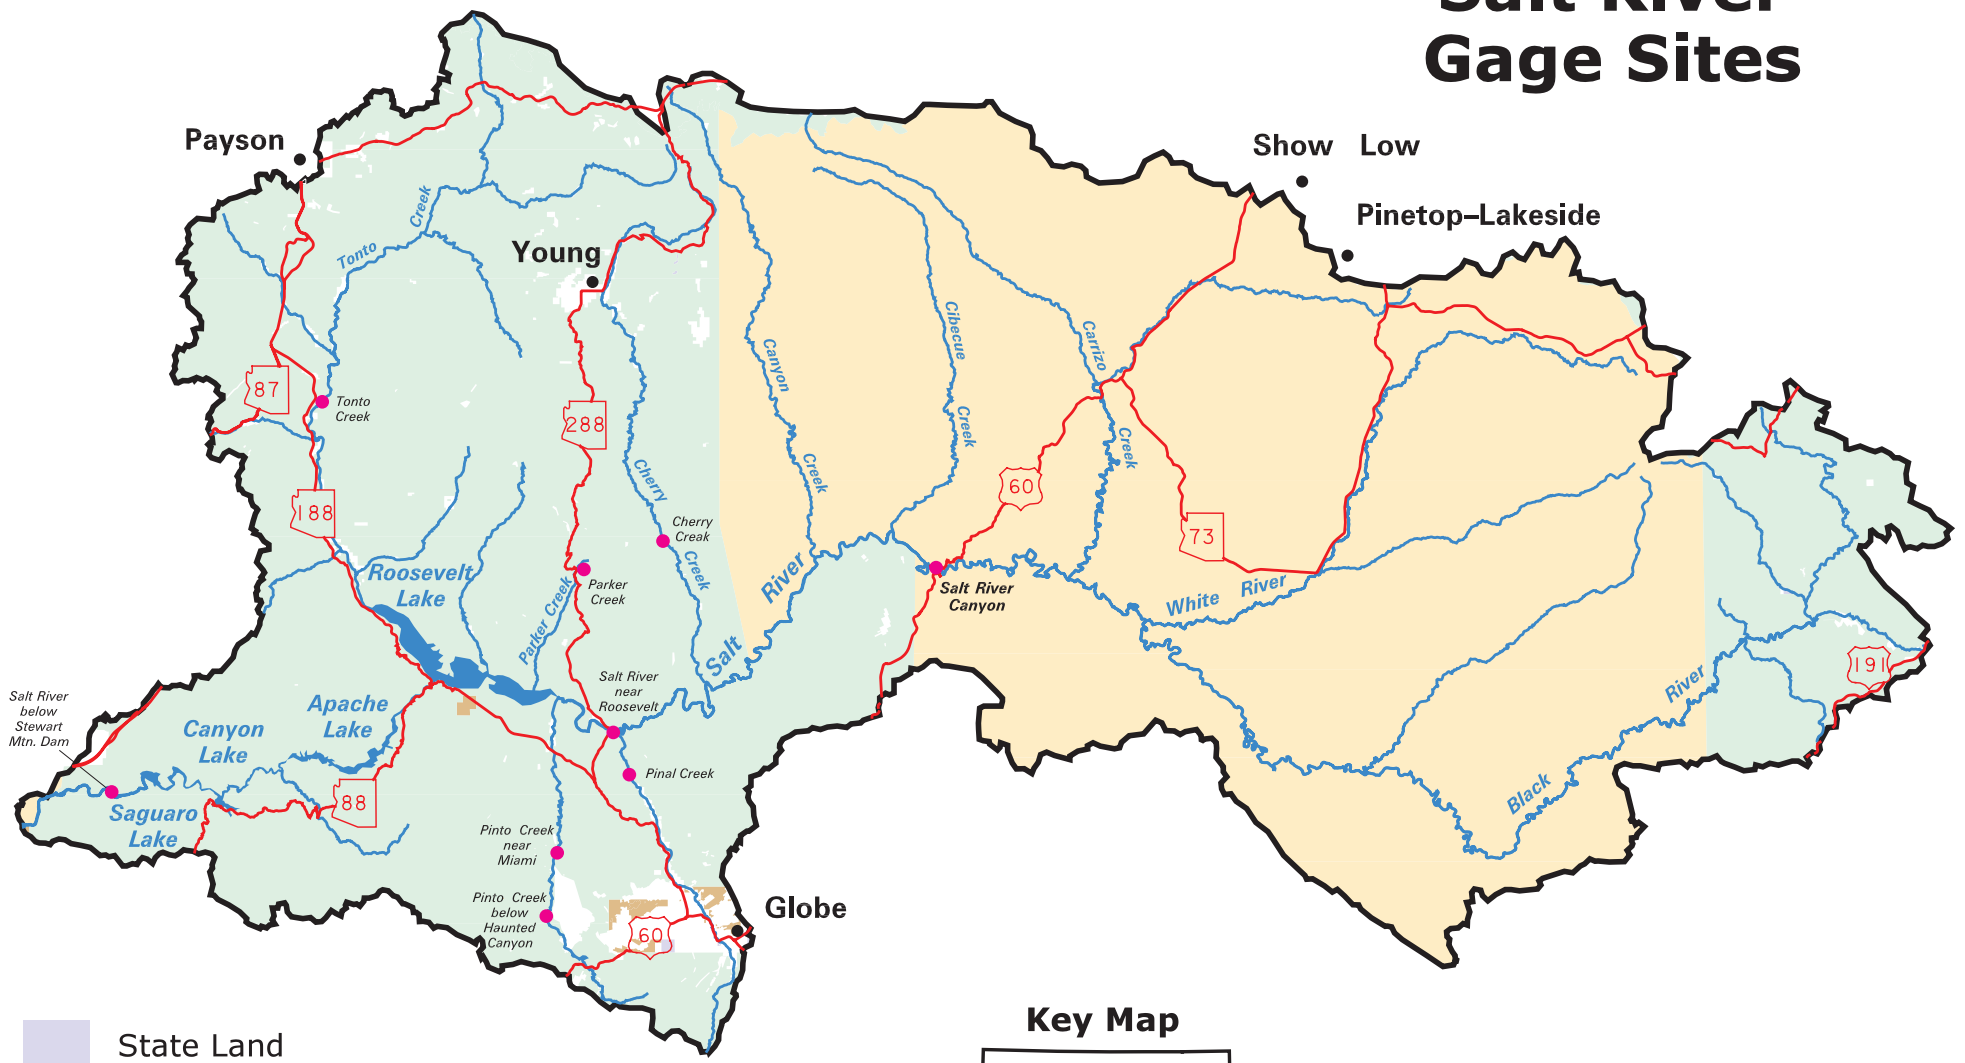

Salt River Gage Sites

- State Land
- Indian Reservation
- National Forest
- Other Federal Land
- Private

Ownership Data from Arizona State Land Dept.
(May, 2004)

Key Map

Cartographic & GIS Services

02-27-07 CAR:[140,77]SRGSWWS.DGN