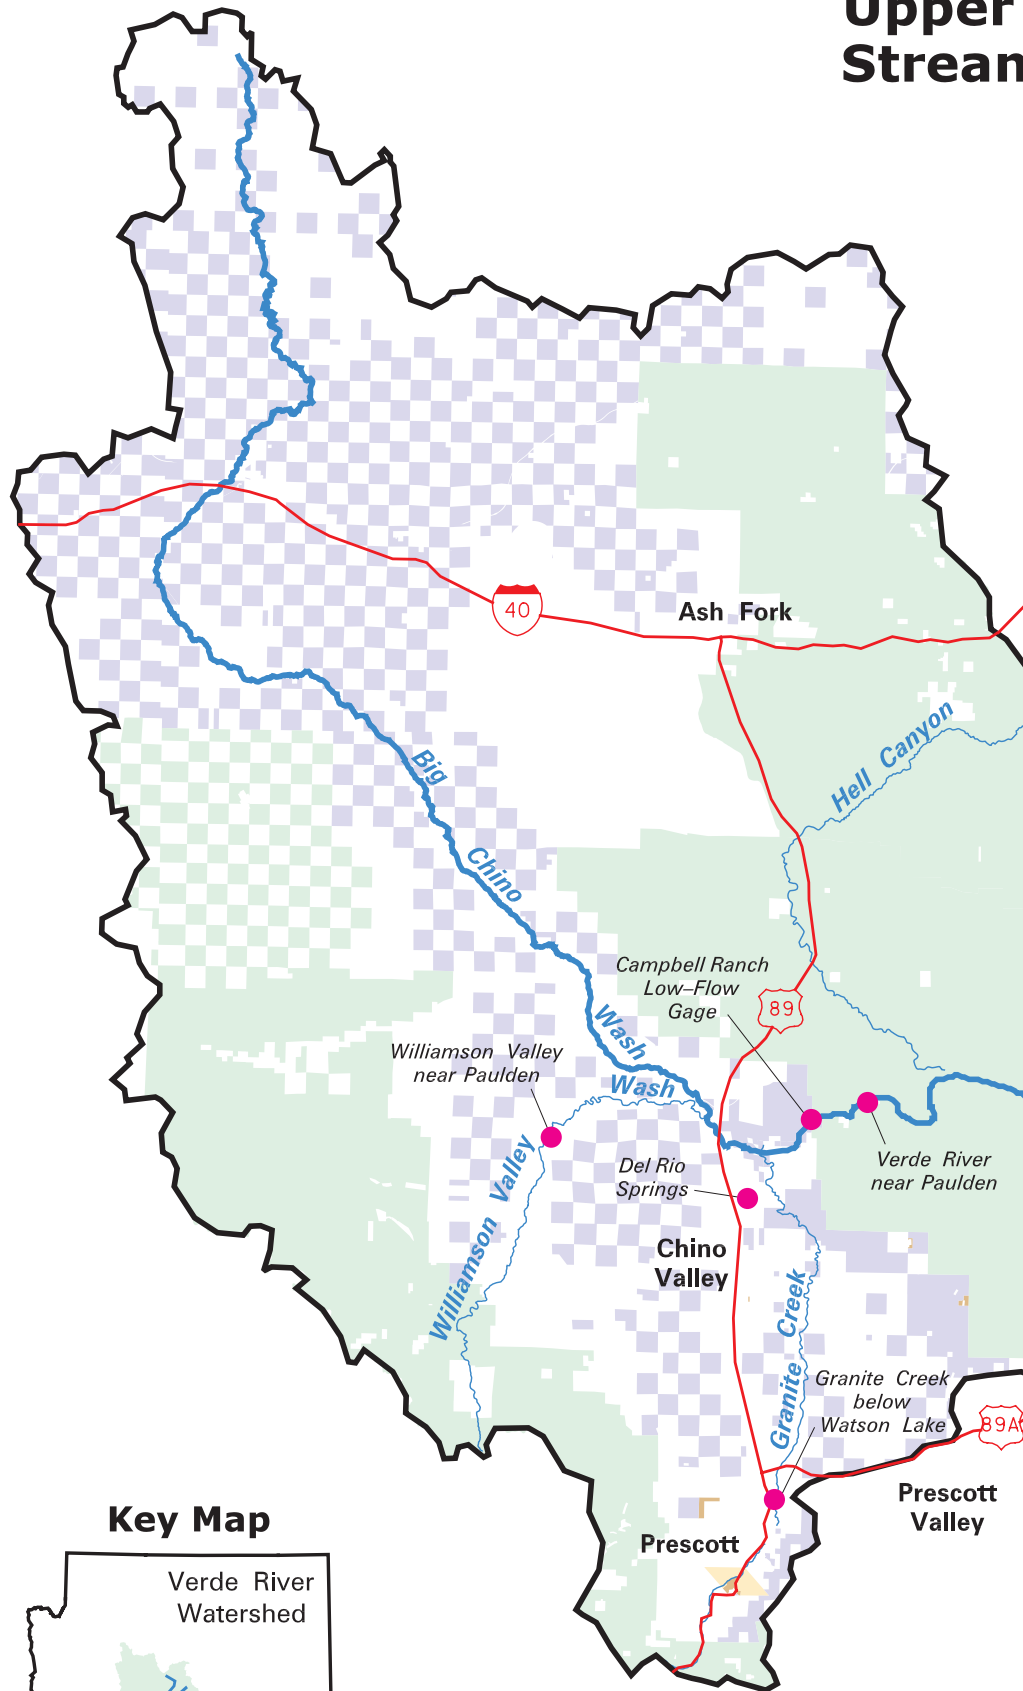

# Upper Verde River Stream Gage Sites

-  State Land
-  Indian Reservation
-  National Forest
-  Other Federal Land
-  Private

Ownership Data from Arizona State Land Dept.  
(May, 2004)

NORTH

SCALE IN MILES

Cartographic & GIS Services

03-07-07 CAR:[140.77]UPVRSWWS.DGN