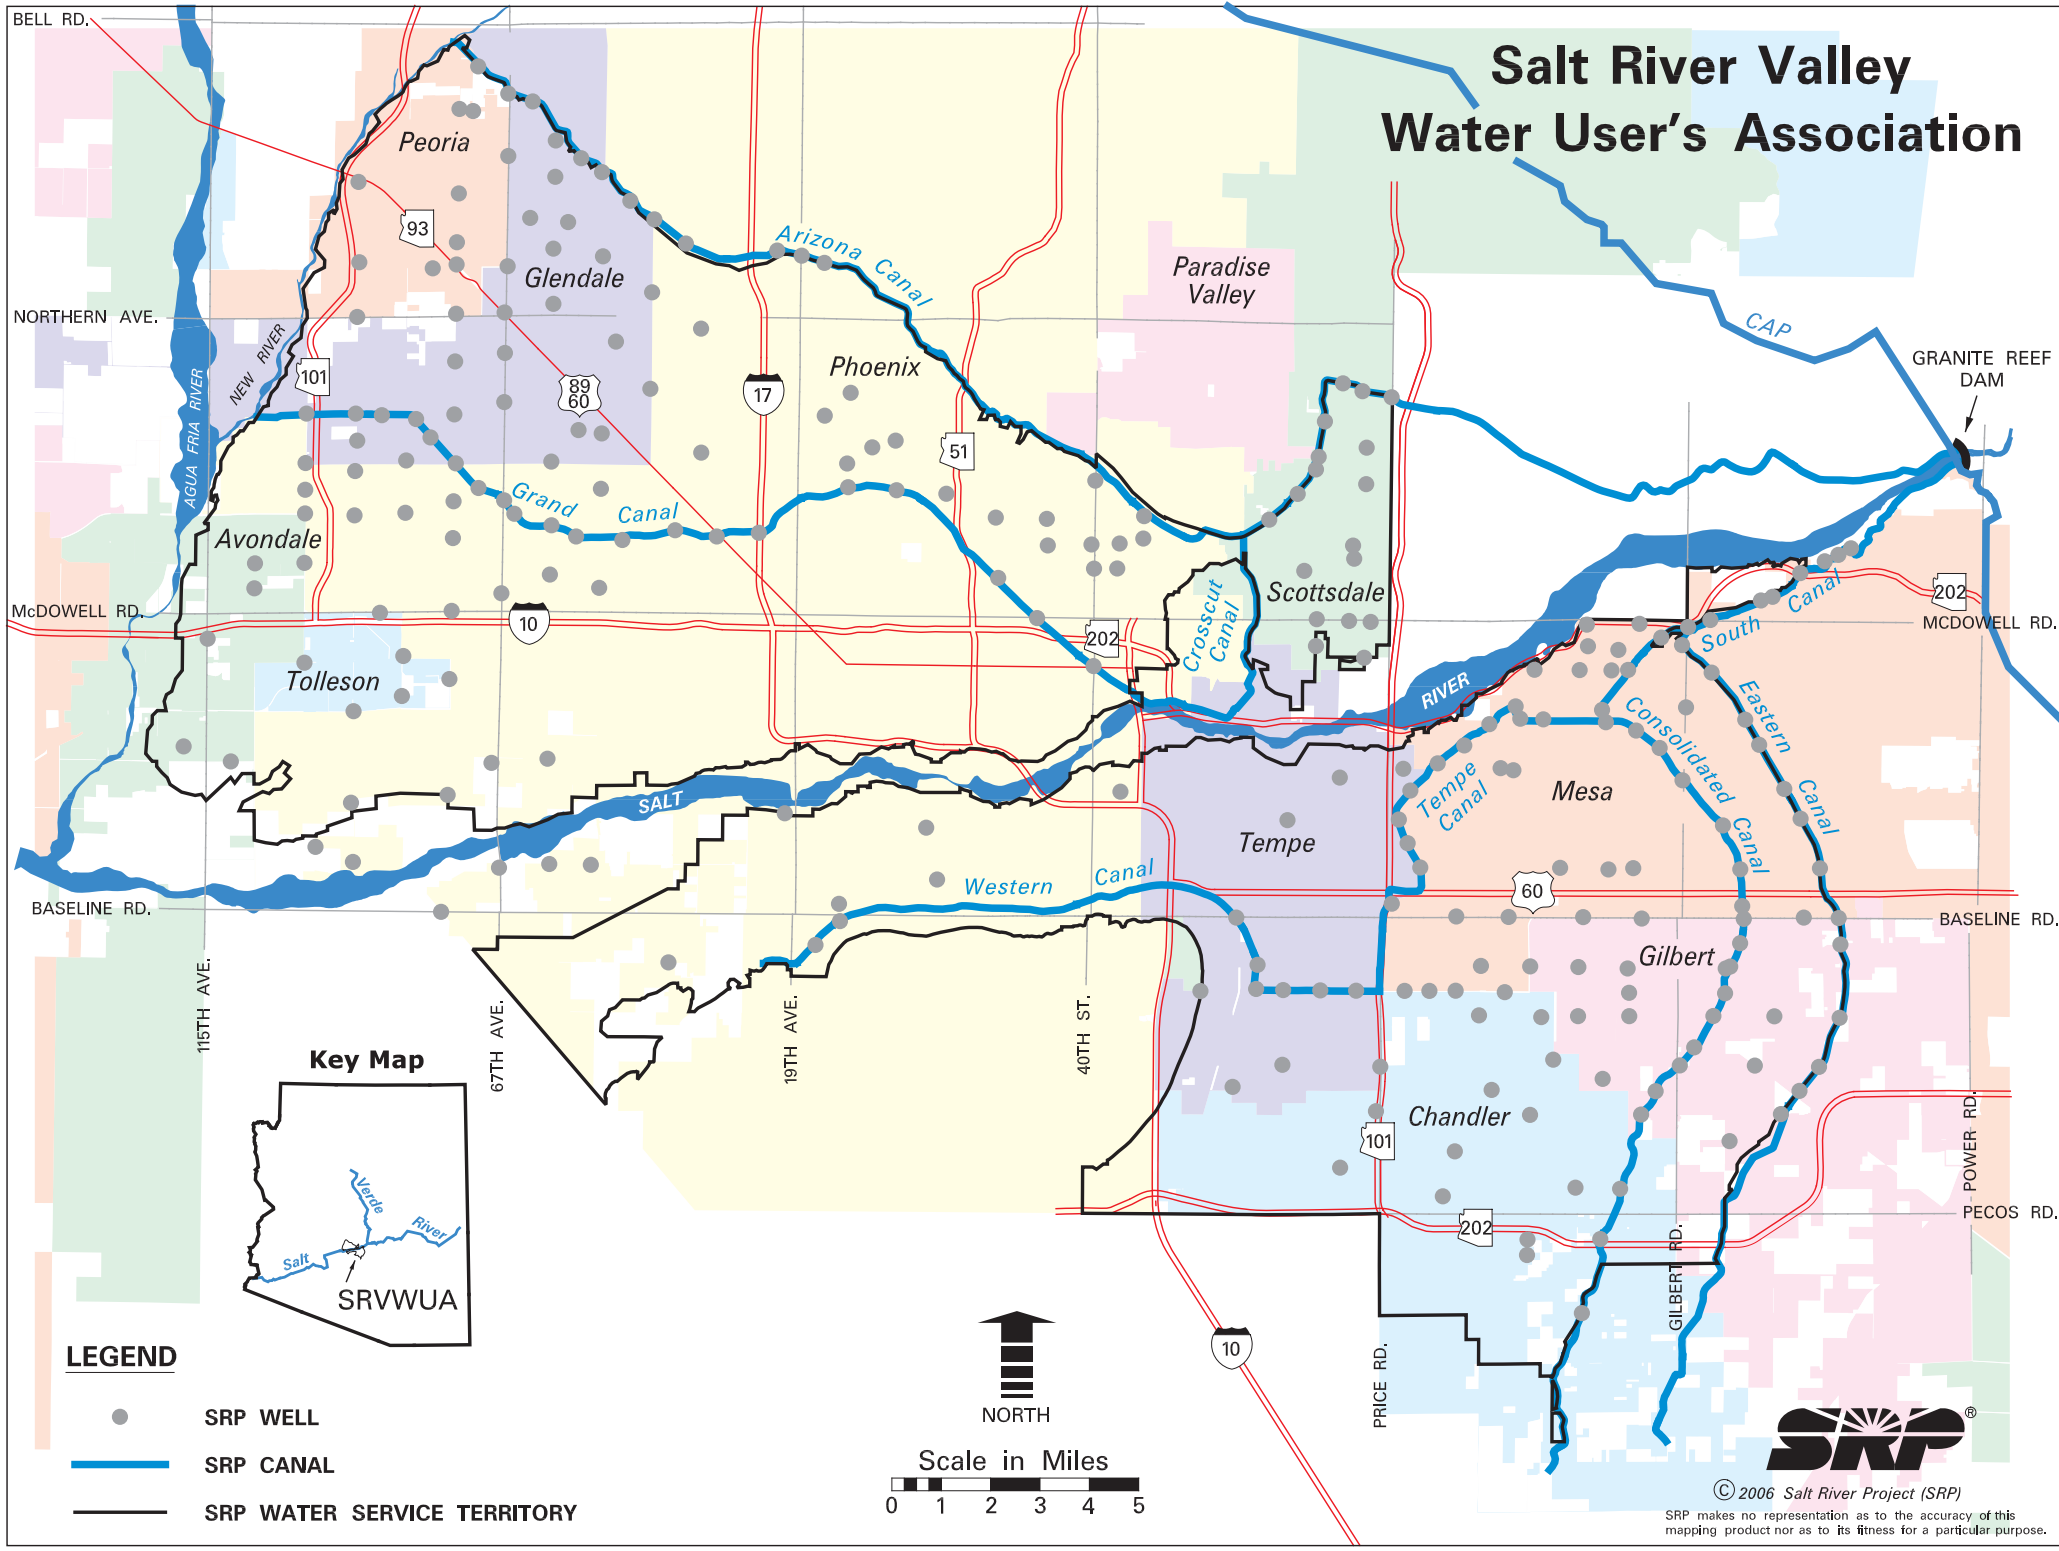

Salt River Valley Water User's Association

- LEGEND**
- SRP WELL
 - SRP CANAL
 - SRP WATER SERVICE TERRITORY

© 2006 Salt River Project (SRP)
SRP makes no representation as to the accuracy of this mapping product nor as to its fitness for a particular purpose.